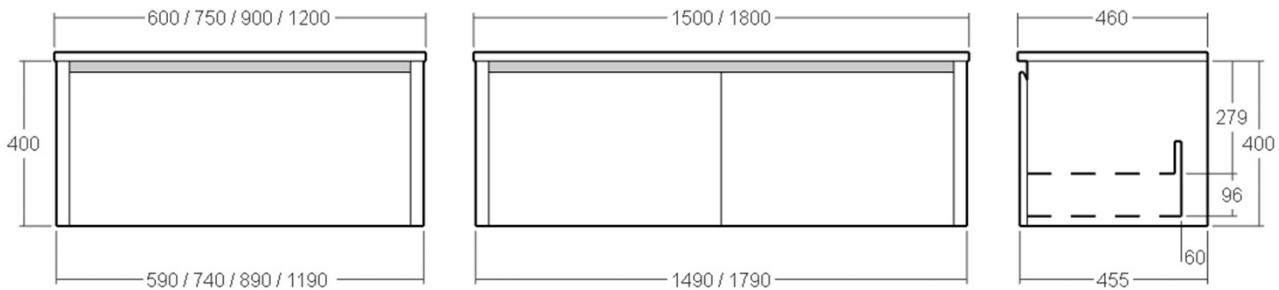

Specifications

Depth: 460mm

Height: 400mm (excl. benchtop thickness)